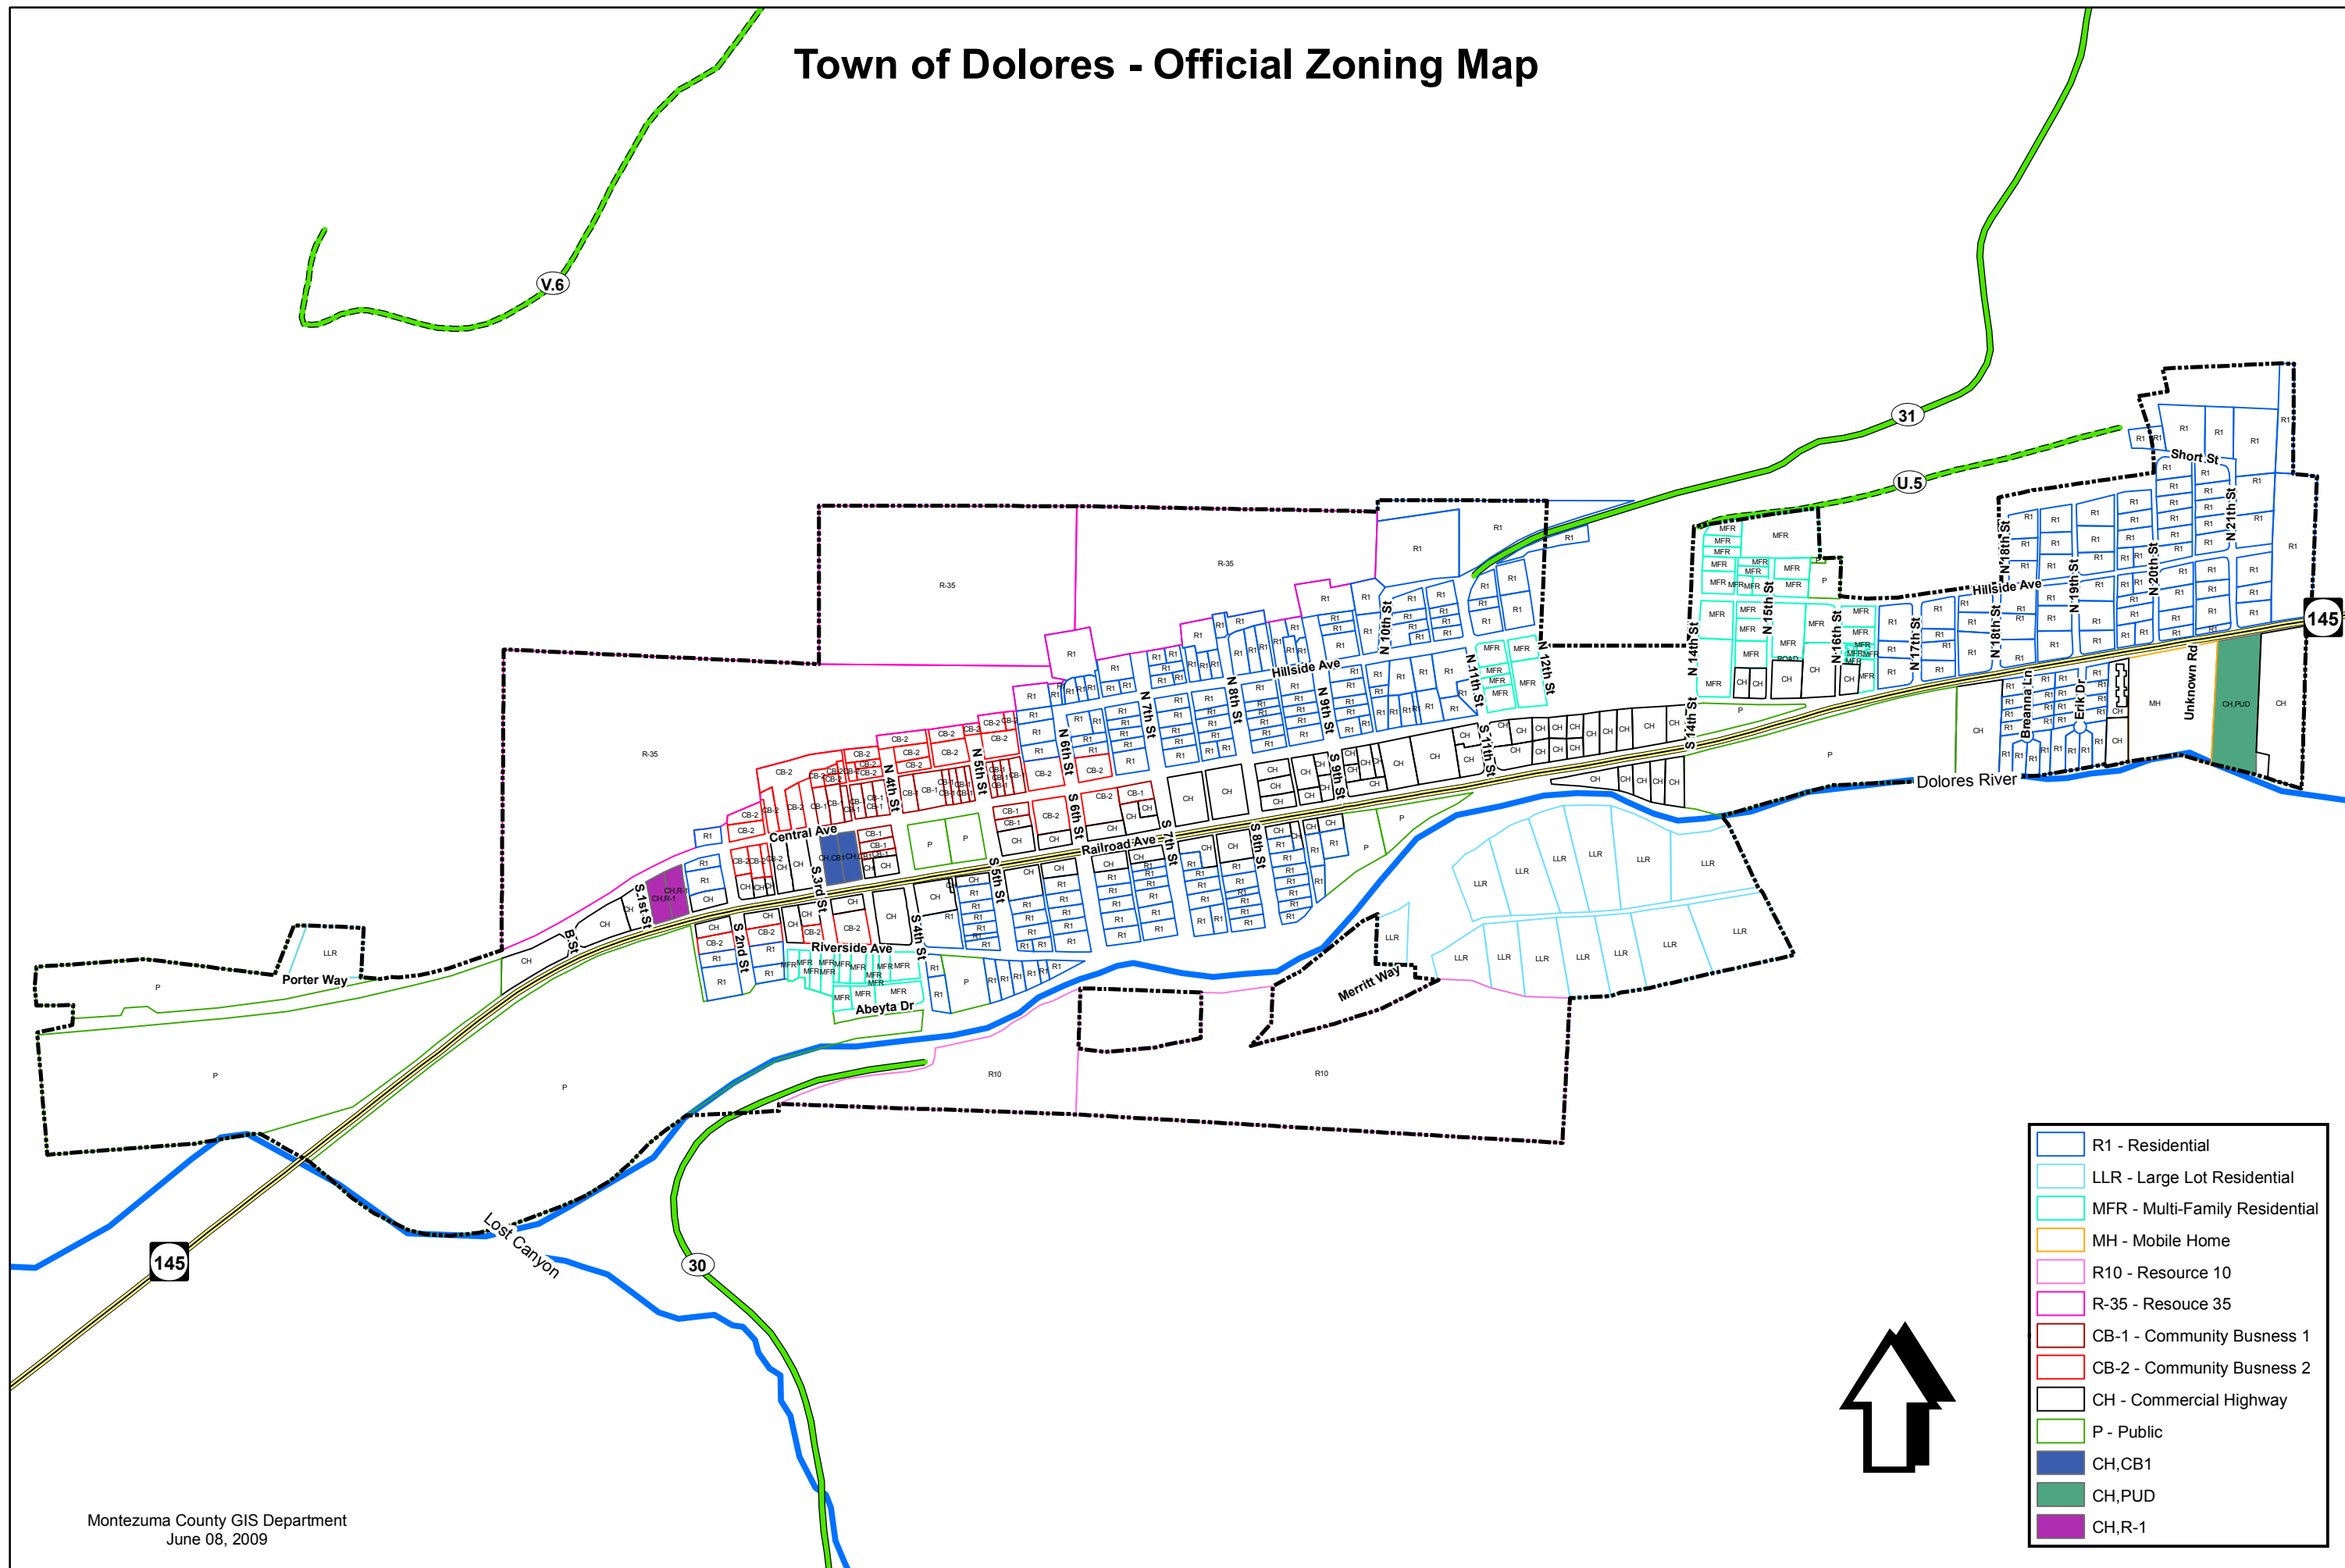

Town of Dolores - Official Zoning Map

- R1 - Residential
- LLR - Large Lot Residential
- MFR - Multi-Family Residential
- MH - Mobile Home
- R10 - Resource 10
- R-35 - Resource 35
- CB-1 - Community Business 1
- CB-2 - Community Business 2
- CH - Commercial Highway
- P - Public
- CH, CB1
- CH, PUD
- CH, R-1