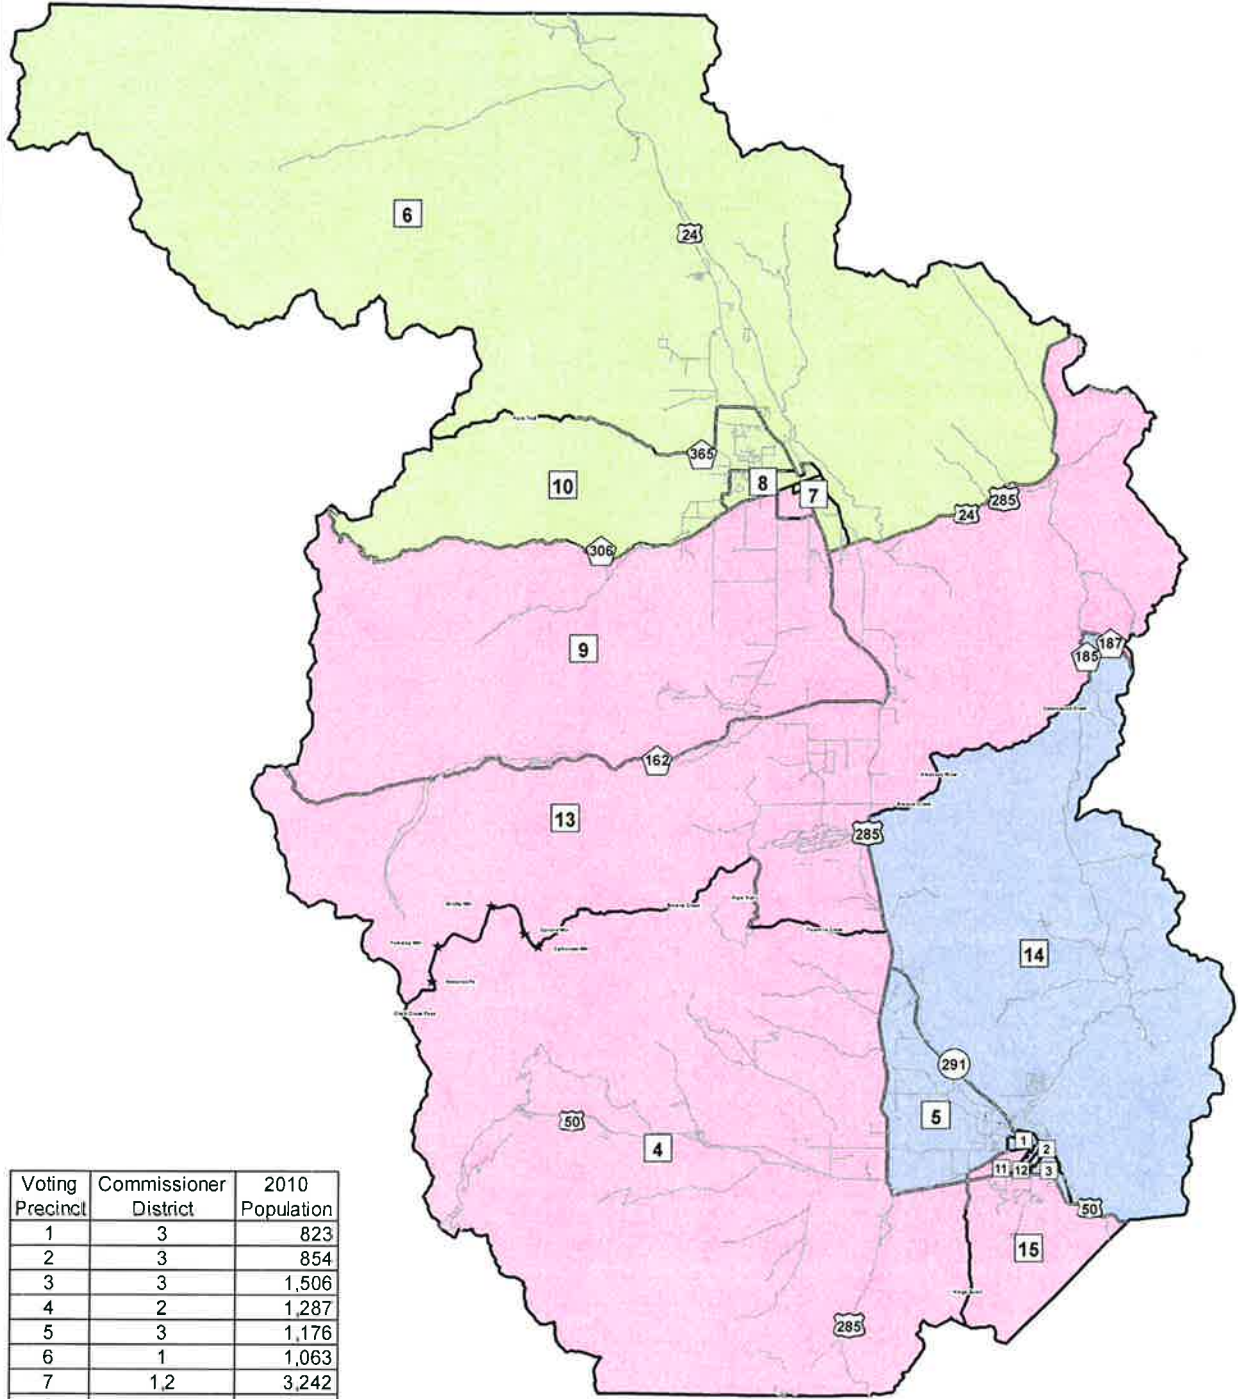

CHAFFEE COUNTY, COLORADO COMMISSIONER DISTRICTS 2011

EXHIBIT
A

Voting Precinct	Commissioner District	2010 Population
1	3	823
2	3	854
3	3	1,506
4	2	1,287
5	3	1,176
6	1	1,063
7	1,2	3,242
8	1	1,009
9	2	1,095
10	1	1,199
11	2	1,110
12	3	797
13	2	1,104
14	3	827
15	2	717

Commissioner District	2010 Population	Revised Population
1	6,513	5,950
2	6,136	5,876
3	5,160	5,983

 Board of County Commissioners
 Frank Holman, Chairman
 104 Crestone Avenue
 PO Box 699
 Salida, Colorado 81201
 (719)539-2218