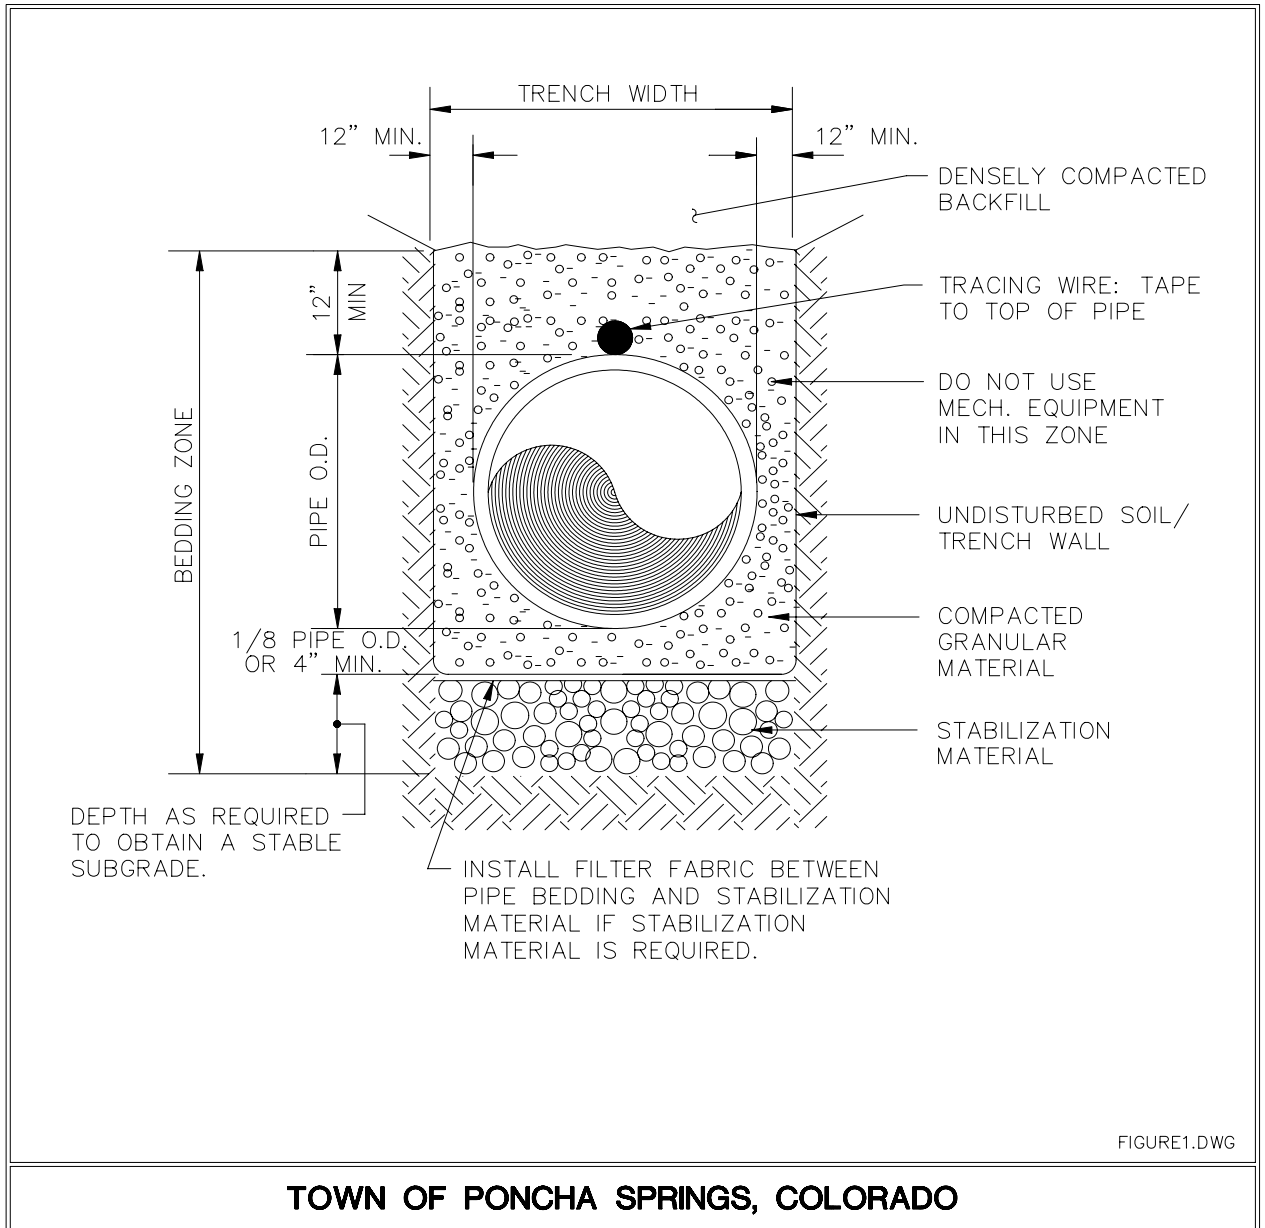

WATER UTILITY DETAIL DRAWINGS

FIGURE 1
BEDDING DETAIL FOR PVC PIPE